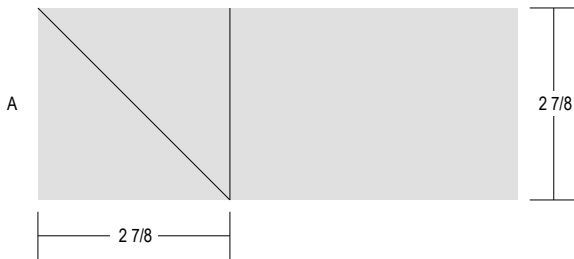

# Framed Friendship Square HVQ 2016

Key Block (1/5 actual size)

Cutting Diagrams

Patch Count