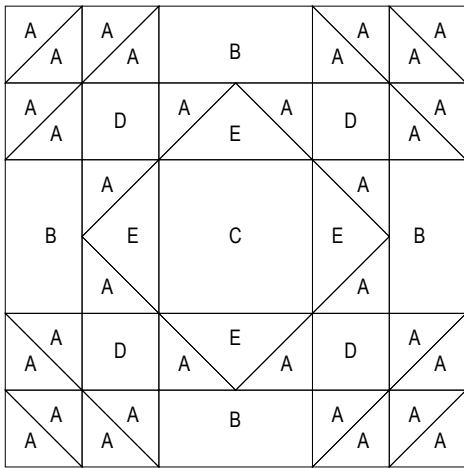

# Framed Friendship Square HVQ 2016

Key Block (1/5 actual size)

Cutting Diagrams

Patch Count